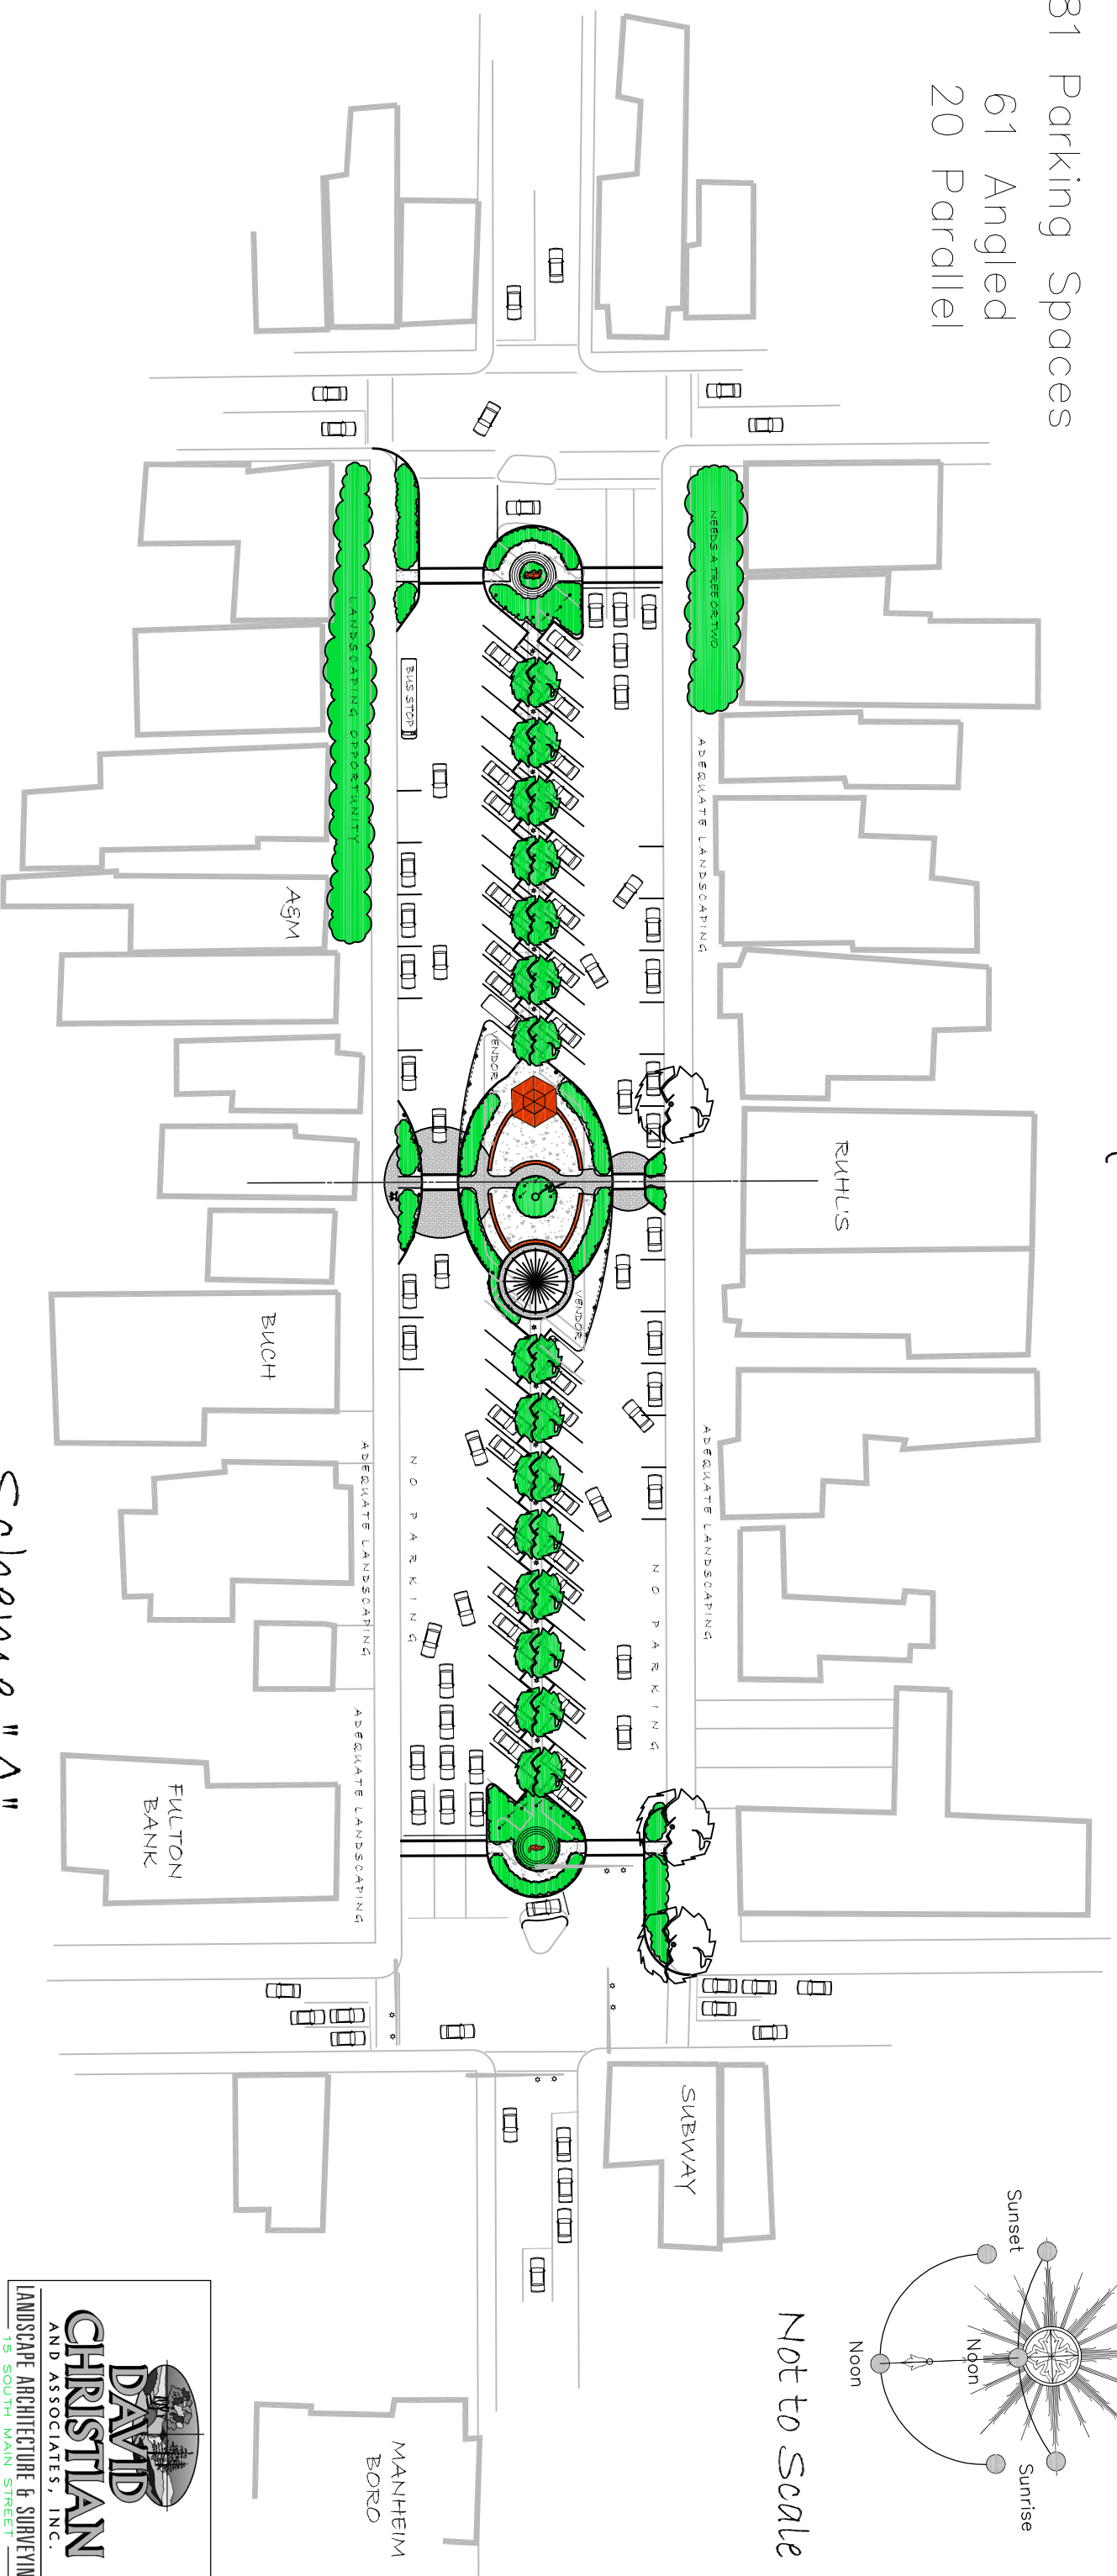

MANHEIM TOWN SQUARE

Market Square

81 Parking Spaces

61 Angled
20 Parallel

Scheme "A"