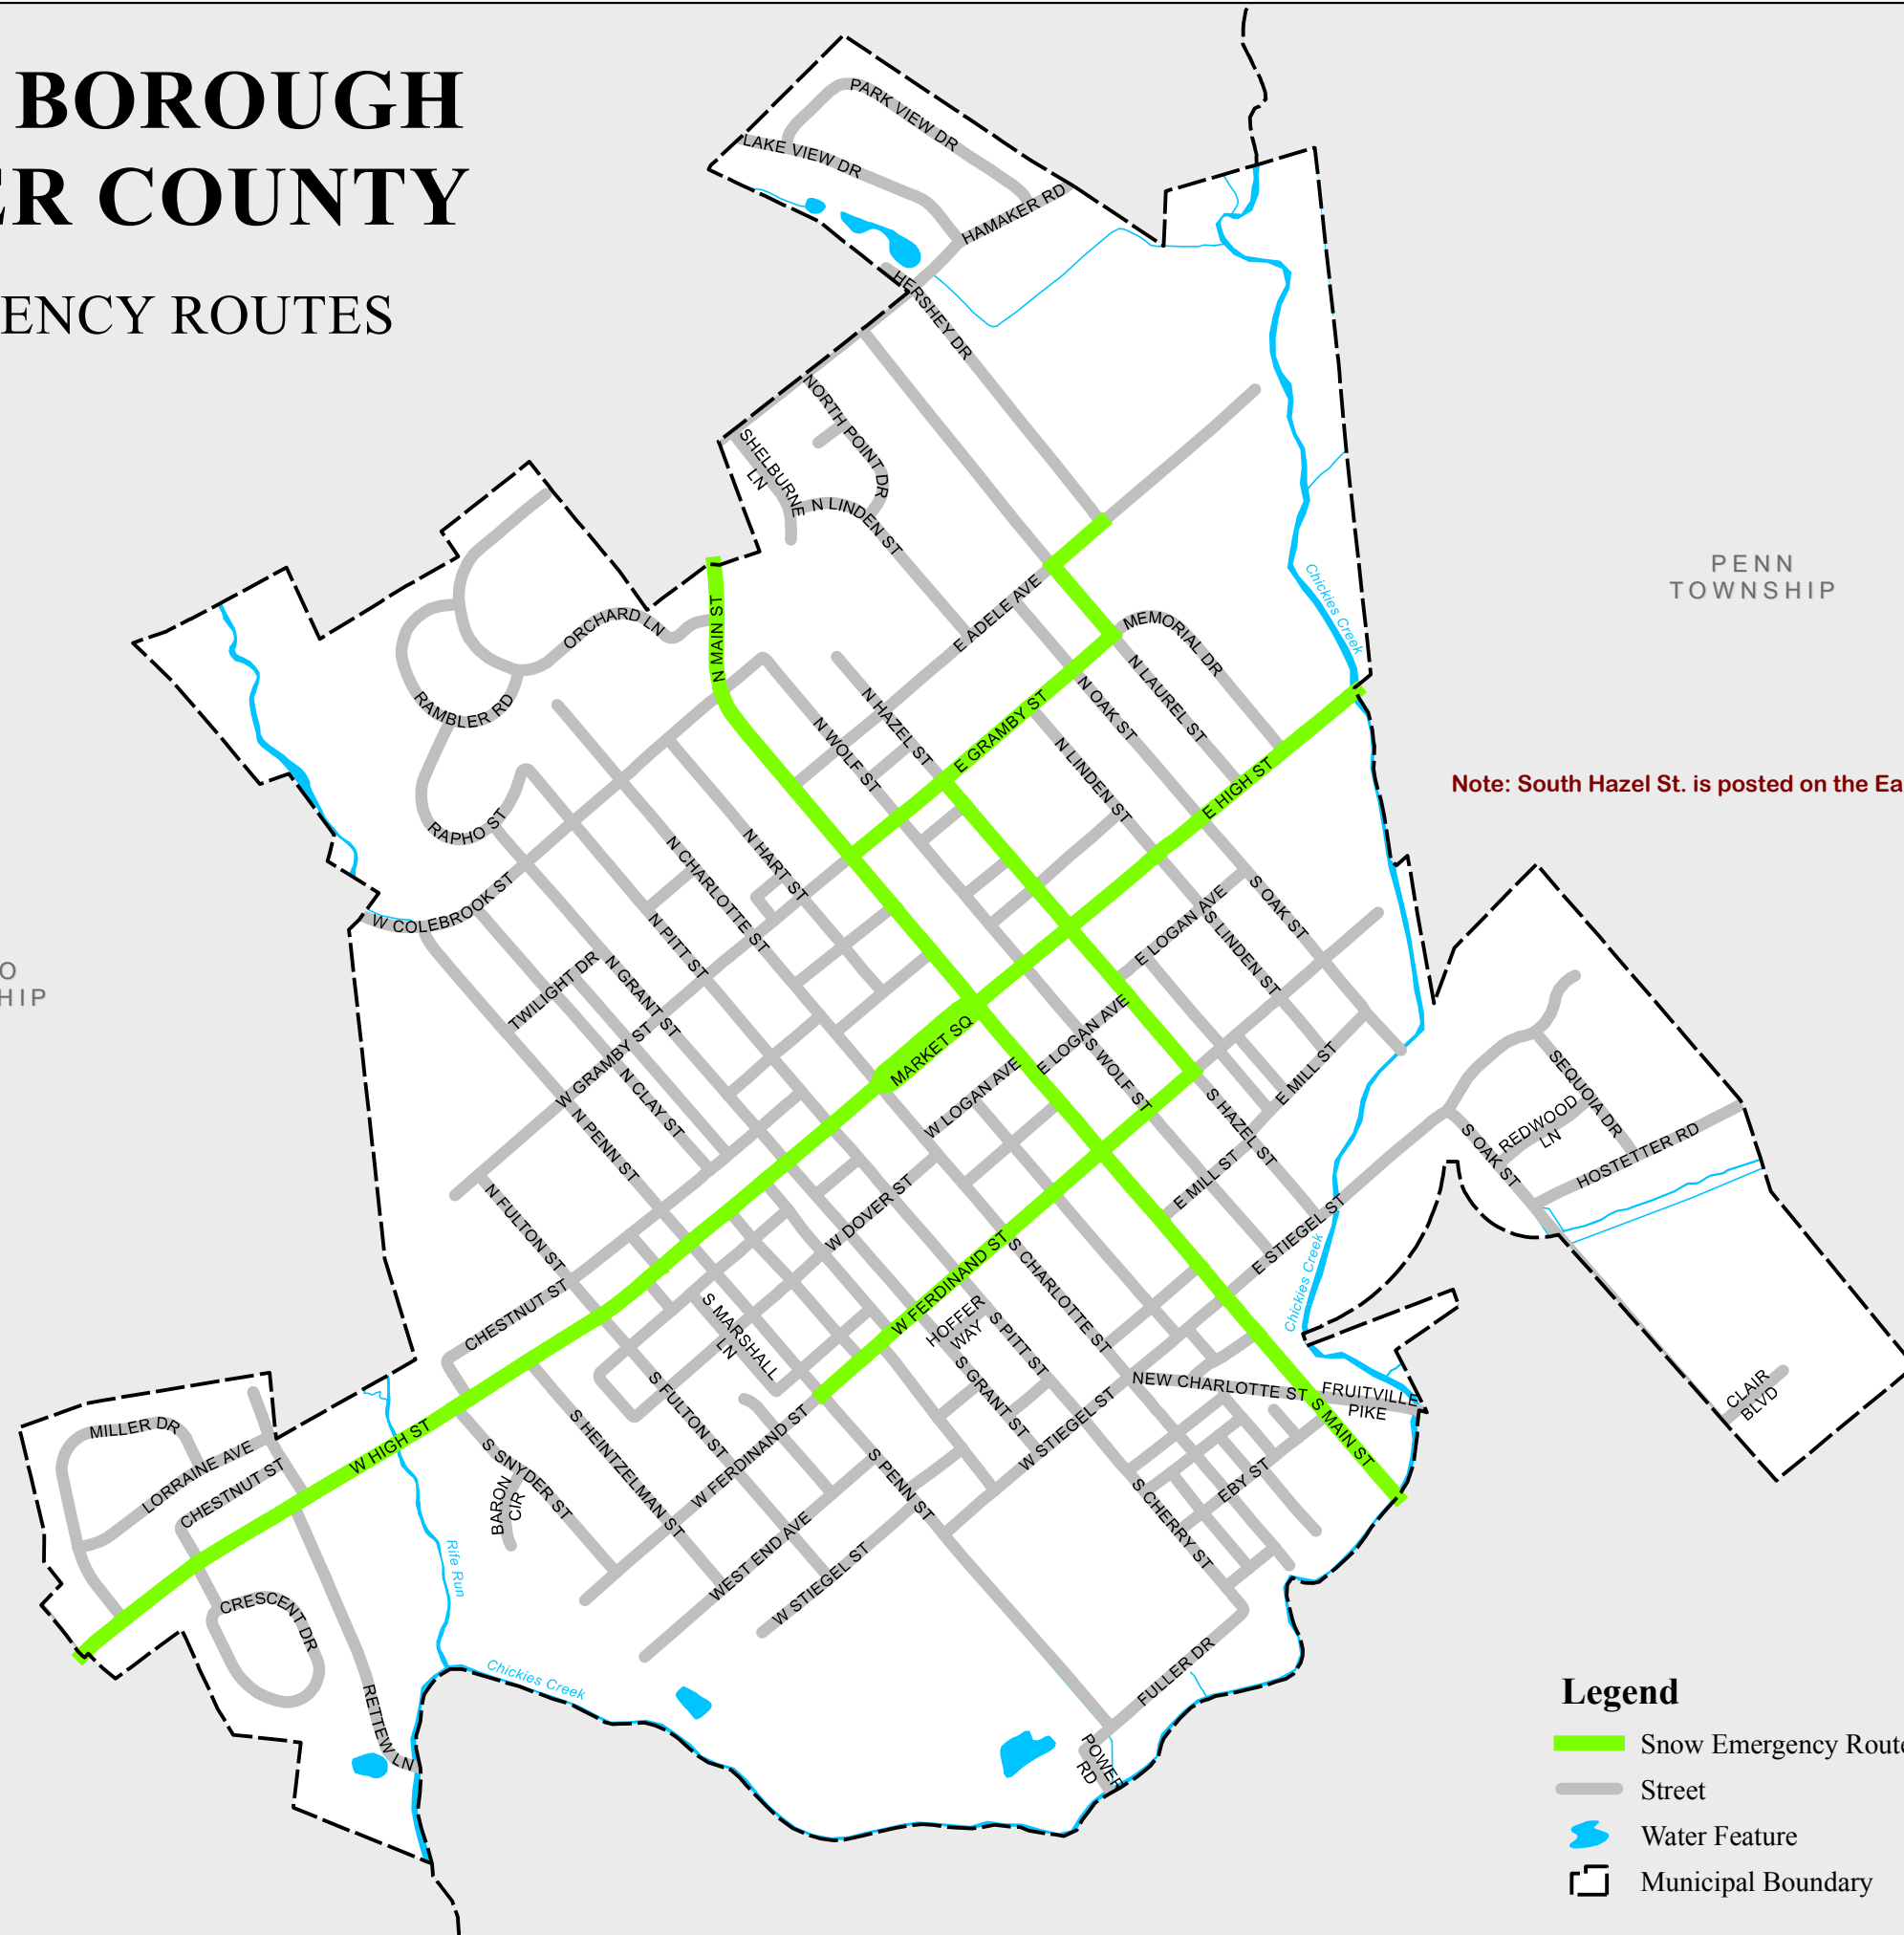

# MANHEIM BOROUGH LANCASTER COUNTY

## SNOW EMERGENCY ROUTES

RAPHO  
TOWNSHIP

PENN  
TOWNSHIP

Note: South Hazel St. is posted on the East Side only

1 inch = 400 feet  
when printed at 24" x 36"

### Legend

- Snow Emergency Route
- Street
- Water Feature
- Municipal Boundary

Projection: PA State Plane South, NAD 1983 (feet)  
Basemap Source:  
Lancaster County GIS  
RETTEW Associates, Inc.