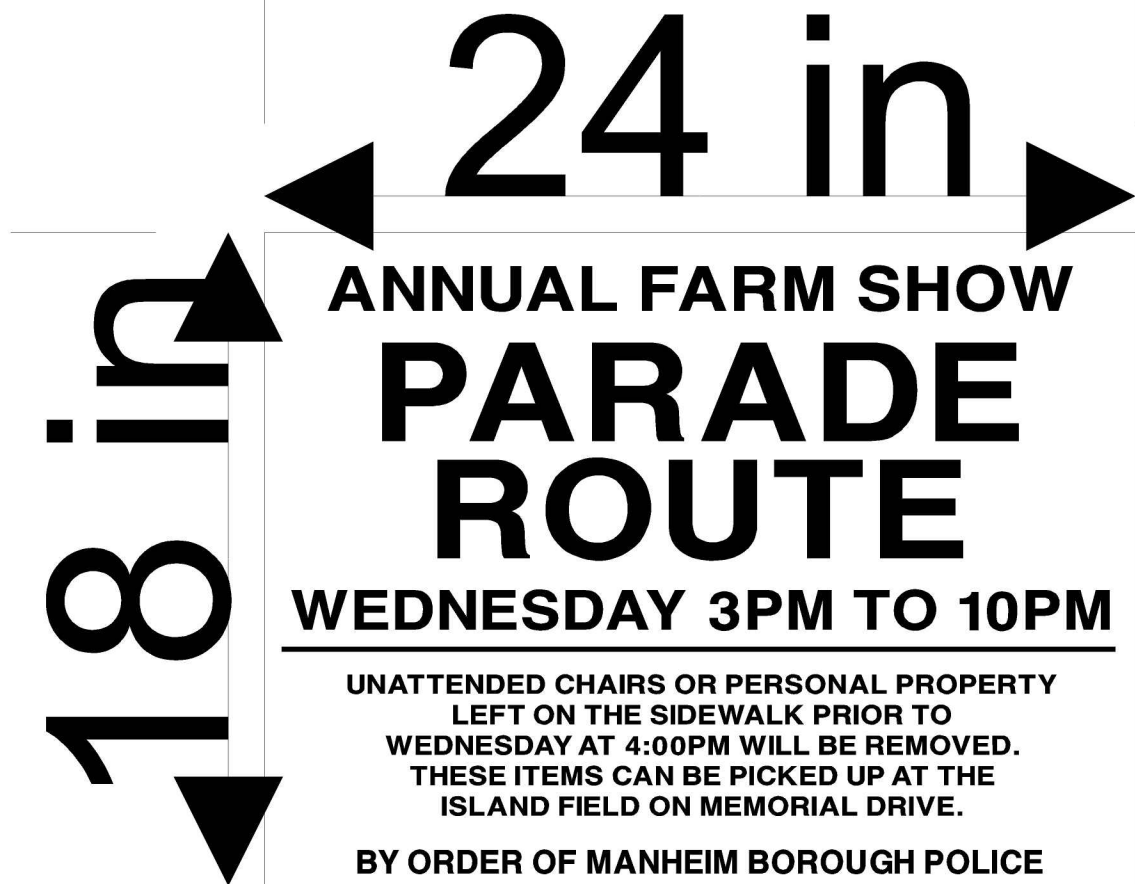

NO PARKING
ANNUAL FARM SHOW
PARADE ROUTE
WEDNESDAY 3PM TO 10PM
UNATTENDED CHAIRS OR PERSONAL PROPERTY LEFT ON THE SIDEWALK PRIOR TO WEDNESDAY AT 4:00PM WILL BE REMOVED. THESE ITEMS CAN BE PICKED UP AT THE ISLAND FIELD ON MEMORIAL DRIVE.

BY ORDER OF MANHEIM BOROUGH POLICE

ANNUAL FARM SHOW
PARADE ROUTE
WEDNESDAY 3PM TO 10PM
UNATTENDED CHAIRS OR PERSONAL PROPERTY LEFT ON THE SIDEWALK PRIOR TO WEDNESDAY AT 4:00PM WILL BE REMOVED. THESE ITEMS CAN BE PICKED UP AT THE ISLAND FIELD ON MEMORIAL DRIVE.
BY ORDER OF MANHEIM BOROUGH POLICE